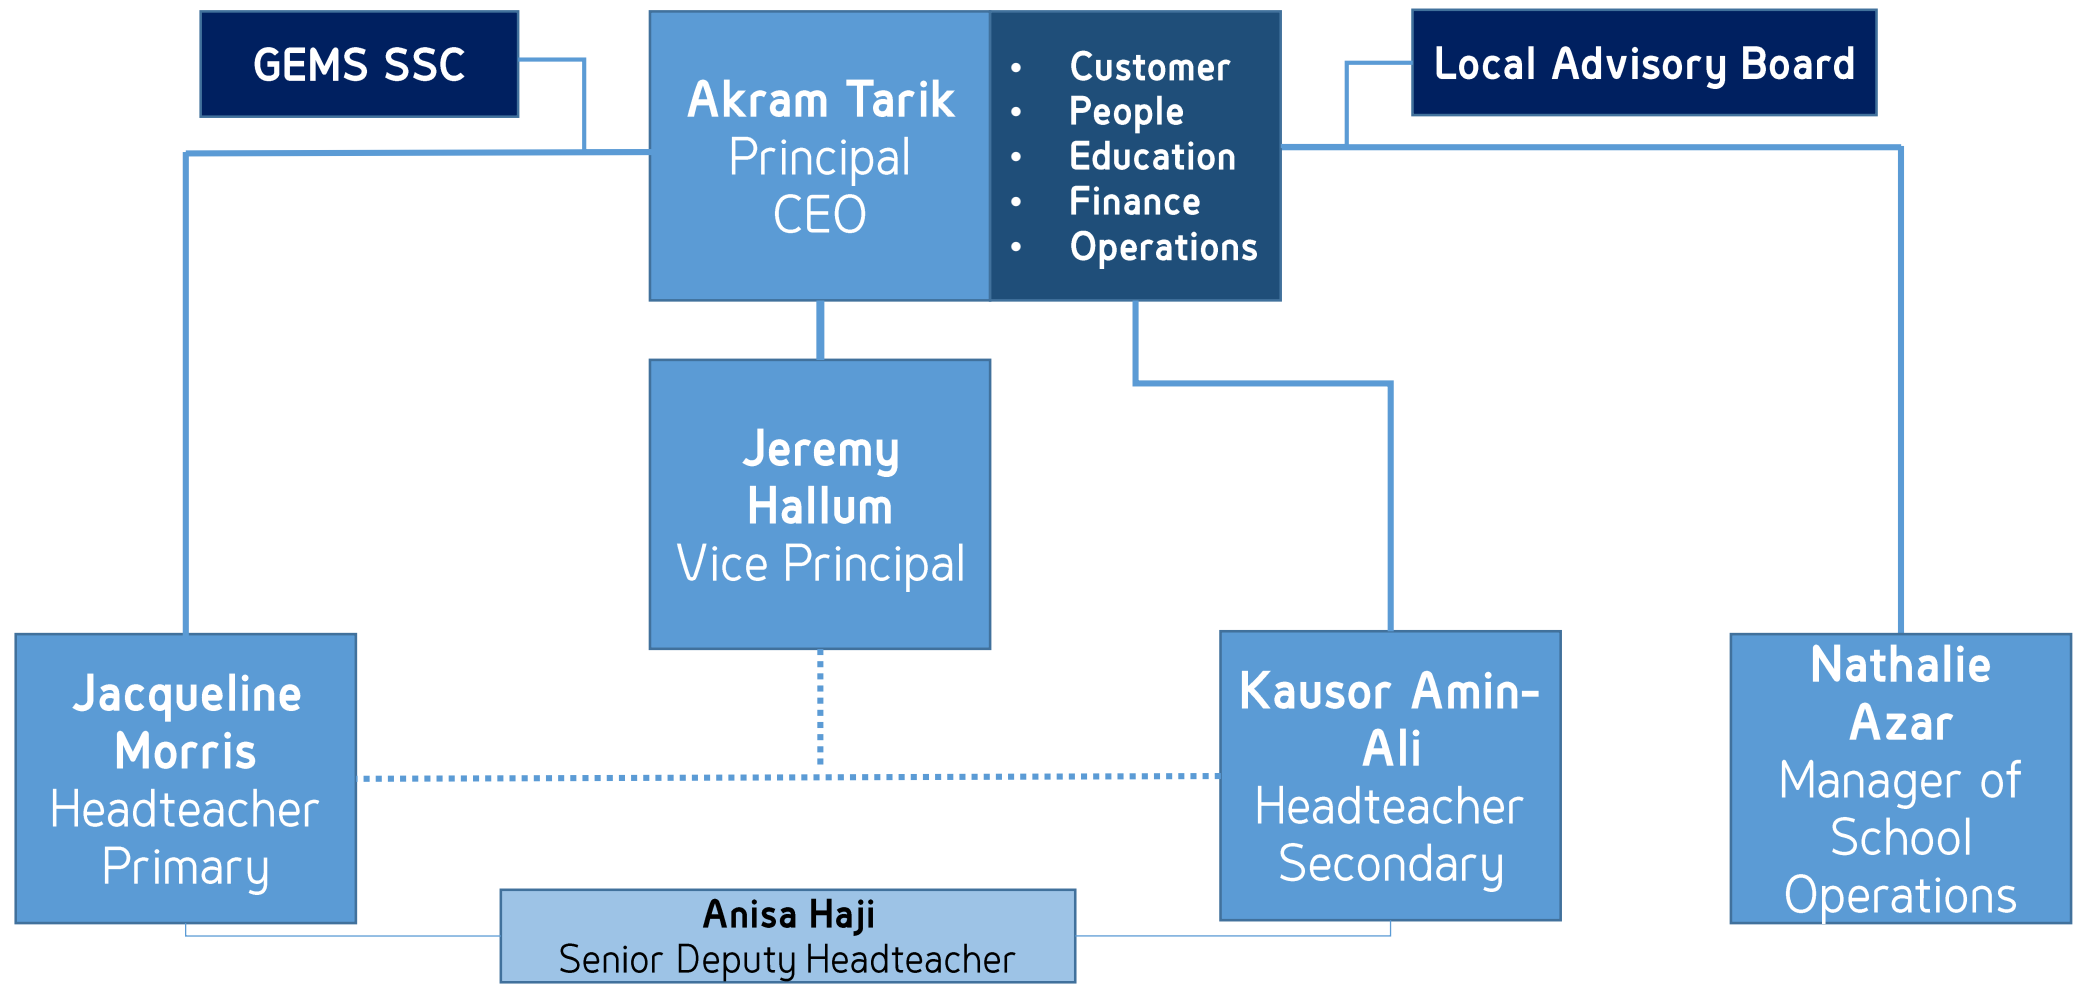

GFM

Organisational Chart

2022-2023

GEMS

مدرسة جيمس فاوندرز (المزهر)

Founders School

AL MIZHAR

Executive Leadership structure

Administration Leadership structure

Akram Tarik
 Principal
 CEO

Customer

- Enrollments
- NPS Whole School
- QAP

People

- Staff turnover
- PTR
- Employee surveys
- Cluster support
- Success Planning

Education