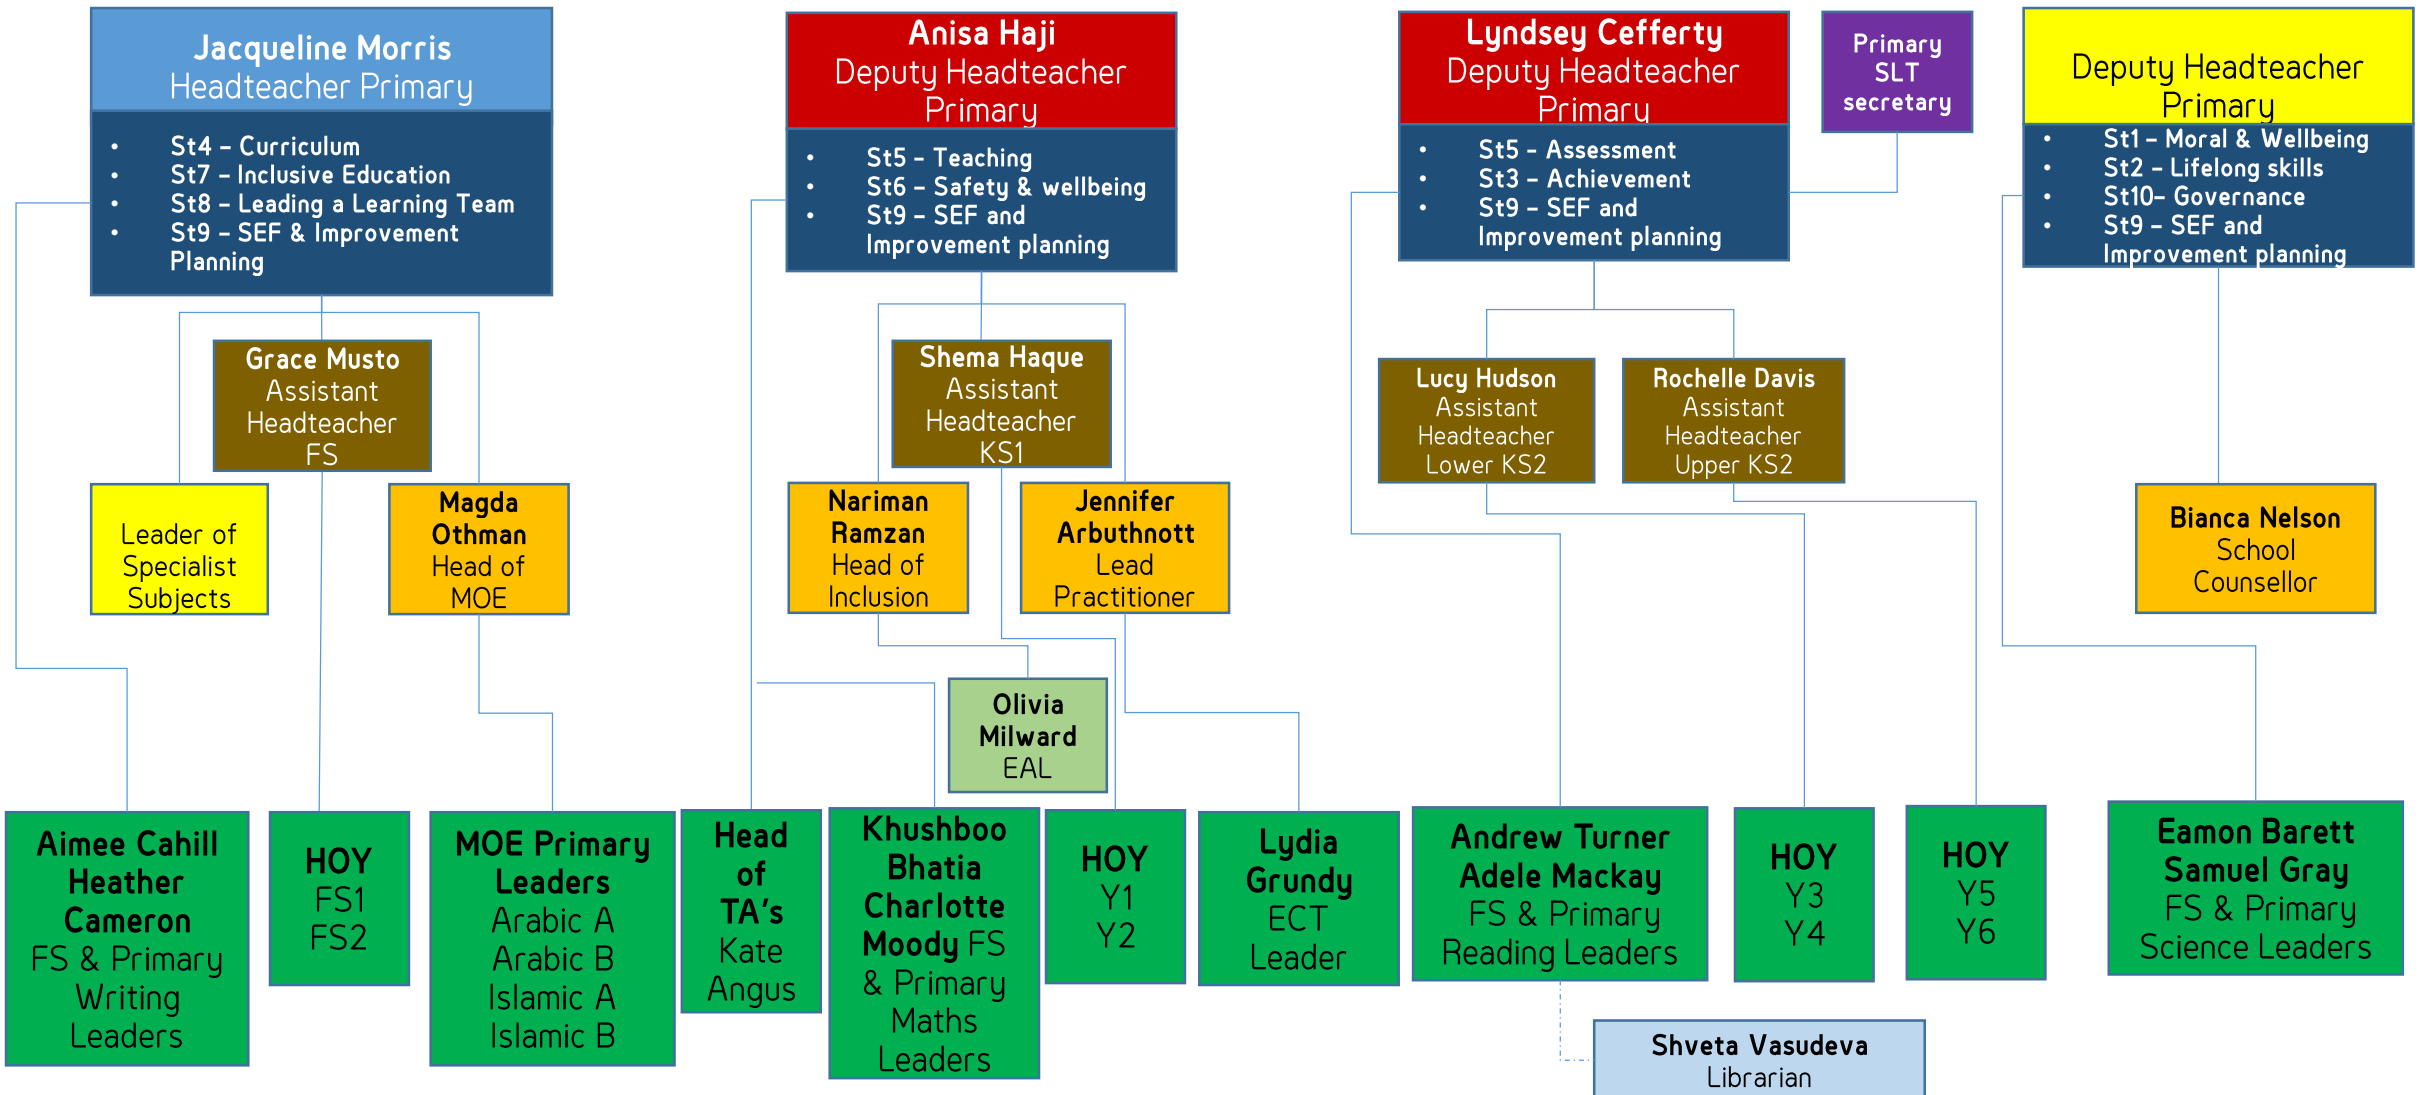

* Senior Deputy Headteacher is not additional staff member

Primary Senior Leadership structure

GEMS

مدرسة جيمس فاوندرز (المزهر)

Founders School

AL MIZHAR

Secondary Senior Leadership structure

GEMS