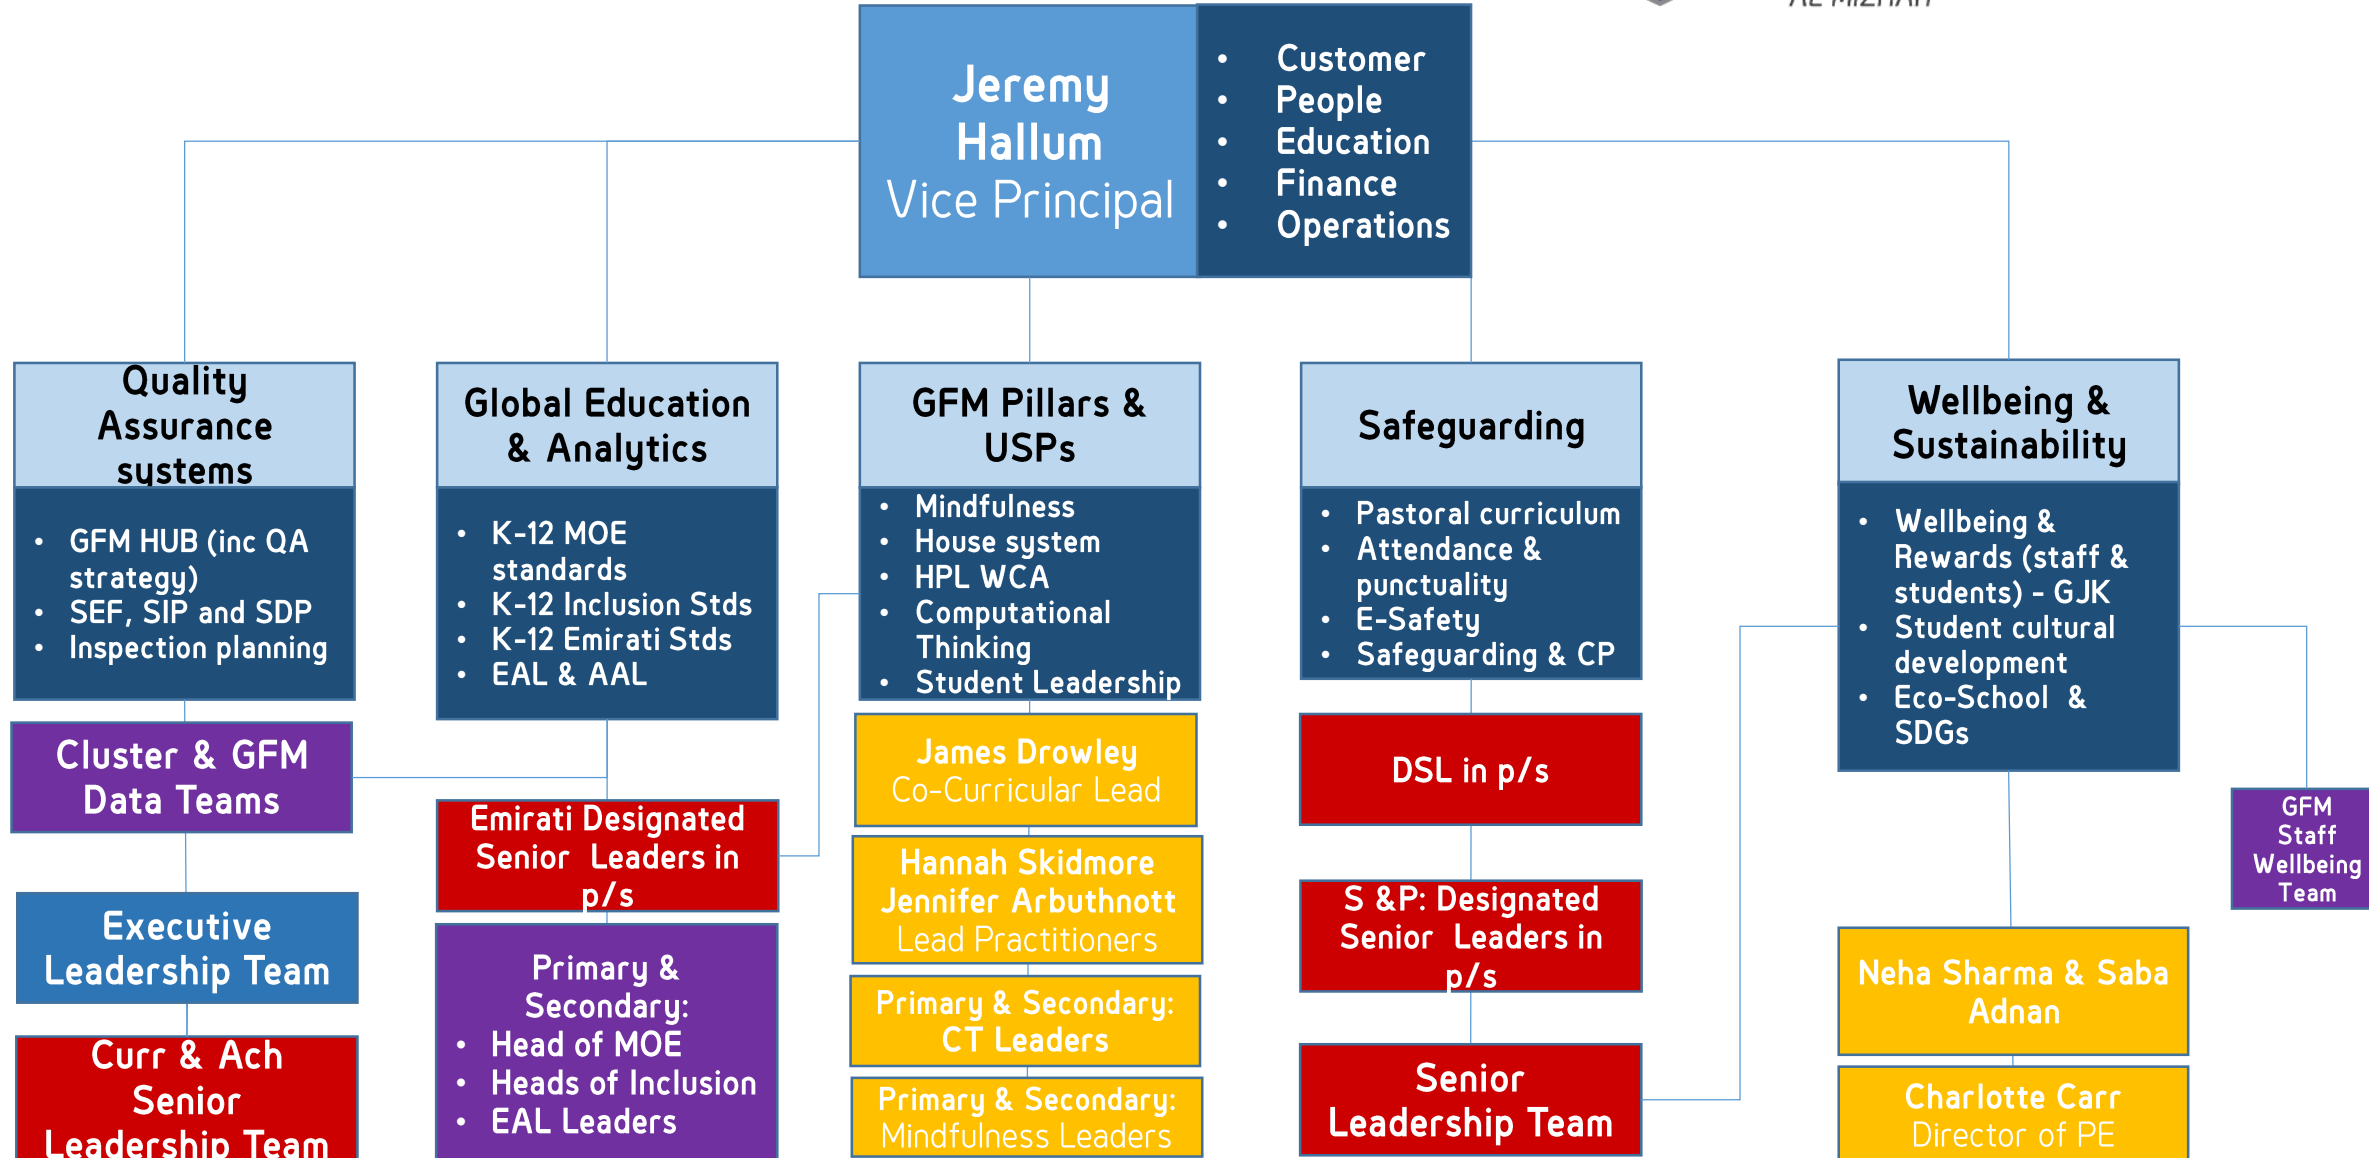

Finance Team

Christine Sanvictores
 HR

Nathalie Azar
 MSO

Nehal Abdelhamid
 GRE

- Librarian
- GRC
- Book store
- Lab Technician
- ICT Manager
- Infracare, STS, Slices, ESM, Safecore
- Clinic, Doctors & Nurses
- Supervisor Ops & AMSF
- Support Staff
- Small Steps

Strategic K-12 Leadership structure

Senior Leadership structure

Jacqueline Morris
Headteacher
Primary

- Customer
- People
- Education
- Finance
- Operations

Anisa Haji
Senior Deputy Headteacher

Lyndsey Cefferty
Deputy Headteacher
Primary